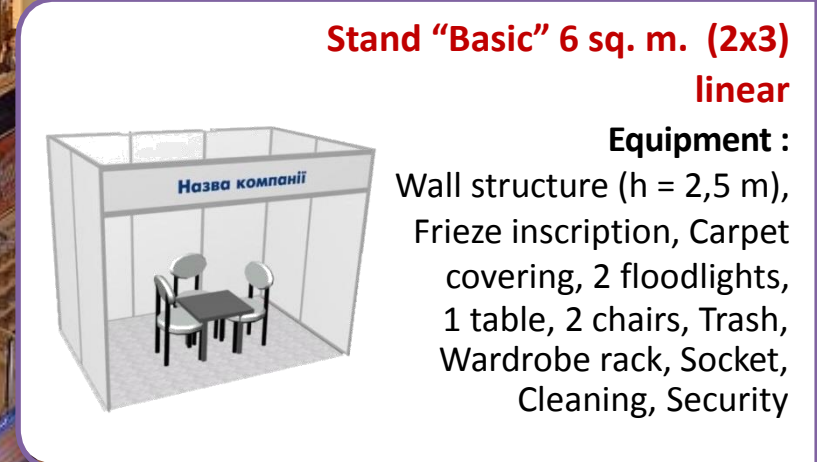

Stand "Minimum", 4 sq. m. (2X2) linear

Equipment:

Wall structure (h = 2,5 m), Frieze inscription, Carpet covering, 1 floodlight, 1 table, 2 chairs, Socket, Trash, Wardrobe rack, Cleaning, Security.

Stand "Comfort", 9 sq. m. (3x3) corner

Equipment :

Wall structure (h = 2,5 m), Frieze inscription, 1 table, 3 chairs, 3 floodlights, Frieze panel semicircular, Carpet covering, Corner information counter K4, Trash, Wardrobe rack, Socket, Cleaning, Security.

Stand "Basic" 6 sq. m. (2x3) linear

Equipment :

Wall structure (h = 2,5 m), Frieze inscription, Carpet covering, 2 floodlights, 1 table, 2 chairs, Trash, Wardrobe rack, Socket, Cleaning, Security