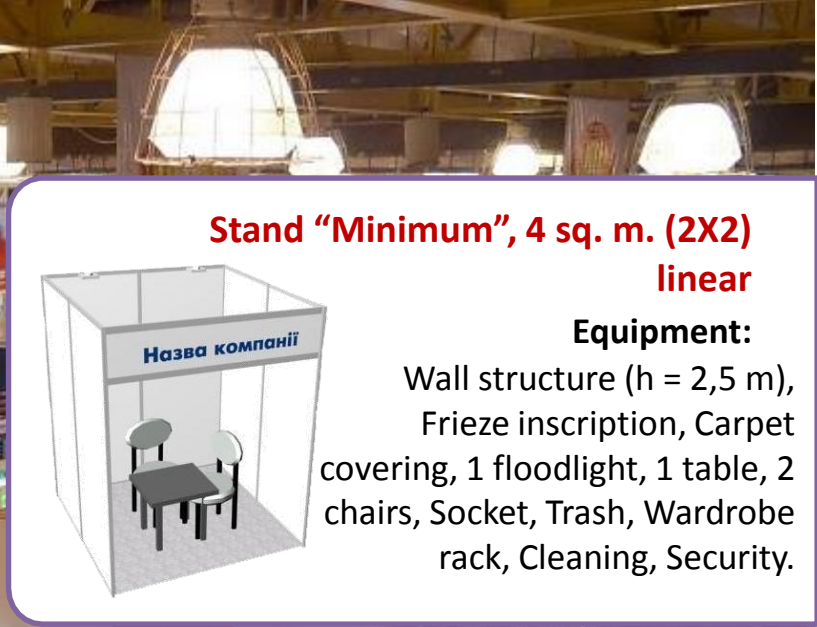

Stand "Minimum", 4 sq. m. (2X2) linear

Equipment:

Wall structure (h = 2,5 m), Frieze inscription, Carpet covering, 1 floodlight, 1 table, 2 chairs, Socket, Trash, Wardrobe rack, Cleaning, Security.

Stand "Comfort", 9 sq. m. (3x3) corner

Equipment :

Wall structure (h = 2,5 m), Frieze inscription, 1 table, 3 chairs, 3 floodlights, Frieze panel semicircular, Carpet covering, Corner information counter K4, Trash, Wardrobe rack, Socket, Cleaning, Security.

Stand "Basic" 6 sq. m. (2x3) linear

Equipment :

Wall structure (h = 2,5 m), Frieze inscription, Carpet covering, 2 floodlights, 1 table, 2 chairs, Trash, Wardrobe rack, Socket, Cleaning, Security