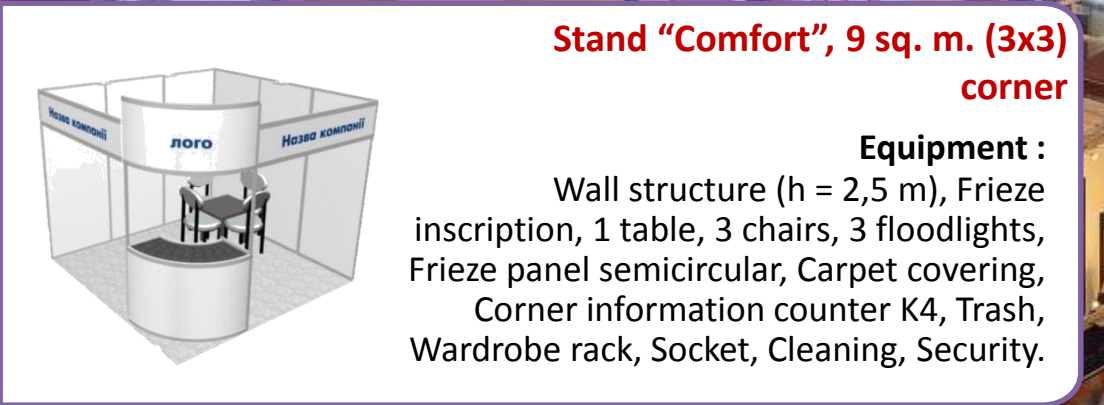

The cost of the exhibition space:

➤ **Indoors – 80 € / sq. m.**

Surcharge for corner stand 10% island / peninsula is 15%

Membership fee - 100 €

(accreditation of the participant, exhibition advertisement, obligatory exhibition catalogue entry, 1 invitation to the official reception, participant diploma, name tags, cleaning, security).

Stand "Minimum", 4 sq. m. (2X2) linear

Equipment:

Wall structure (h = 2,5 m), Frieze inscription, Carpet covering, 1 floodlight, 1 table, 2 chairs, Socket, Trash, Wardrobe rack, Cleaning, Security.

Stand "Comfort", 9 sq. m. (3x3) corner

Equipment :

Wall structure (h = 2,5 m), Frieze inscription, 1 table, 3 chairs, 3 floodlights, Frieze panel semicircular, Carpet covering, Corner information counter K4, Trash, Wardrobe rack, Socket, Cleaning, Security.

Stand "Basic" 6 sq. m. (2x3) linear

Equipment :

Wall structure (h = 2,5 m), Frieze inscription, Carpet covering, 2 floodlights, 1 table, 2 chairs, Trash, Wardrobe rack, Socket, Cleaning, Security